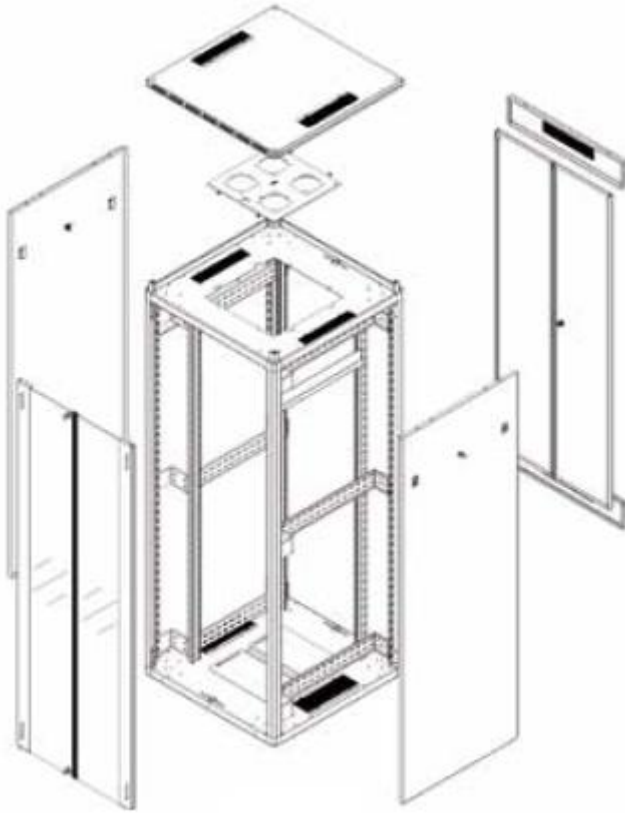

Features

- 1.5 mm - 2 mm strong sheet steel with a high loading capacity, powder coated
- Side sections detachable and lockable
- Ventilation slots for active and passive ventilation and exhaustion
- IP 40 rating
- Safety-glass door with steel frame, lockable; optionally available with two openable doors
- Lockable back door with two openable doors
- Loading capacity up to 600 kg
- 483 mm (19") profile rails, adjustable in depth
- Brush cable entry sidewise on top and bottom to avoid dust
- Cable entry in the middle of the bottom with movable sheet and rubber sealing
- Brush cable entry up and down at the rear front
- Leveling feet, adjustable in height
- Including set of 28x 483 mm (19") assembly screws
- Cable ducts at the sides; cable ducts are located in front of the cabinet and mounted left and right at the 19" mounting angles
- Roof module for ventilation unit
- Complying with international standards IEC 297-1/2 and IEC 917-2-1
- Available in color light grey (RAL 7035) and black (RAL 9005)
- Extensive range of accessories available

Dimensions Overview

Dimensions (Distances)					
Distance between...	Network cabinets 780 x 780 mm	Network cabinets 780 x 1000 mm	Network cabinets 600 x 600 mm	Network cabinets 600 x 780 mm	Network cabinets 600 x 1000 mm
Front door & profile rail	122 mm	122 mm	70 mm	75 mm	90 mm
Back door & profile rail	96 mm	100 mm	90 mm	105 mm	123 mm
Front and rear profile rail	545 mm	740 mm	390 mm	390 mm	740 mm

Product Images

Technical Drawings

Iso view

Network Cabinets Professional Line - 780 mm x 780 mm

Network Cabinets Professional Line - 780 mm x 1000 mm

Network Cabinets Professional Line - 600 mm x 600 mm

Network Cabinets Professional Line - 600 mm x 780 mm

Network Cabinets Professional Line - 600 mm x 1000 mm