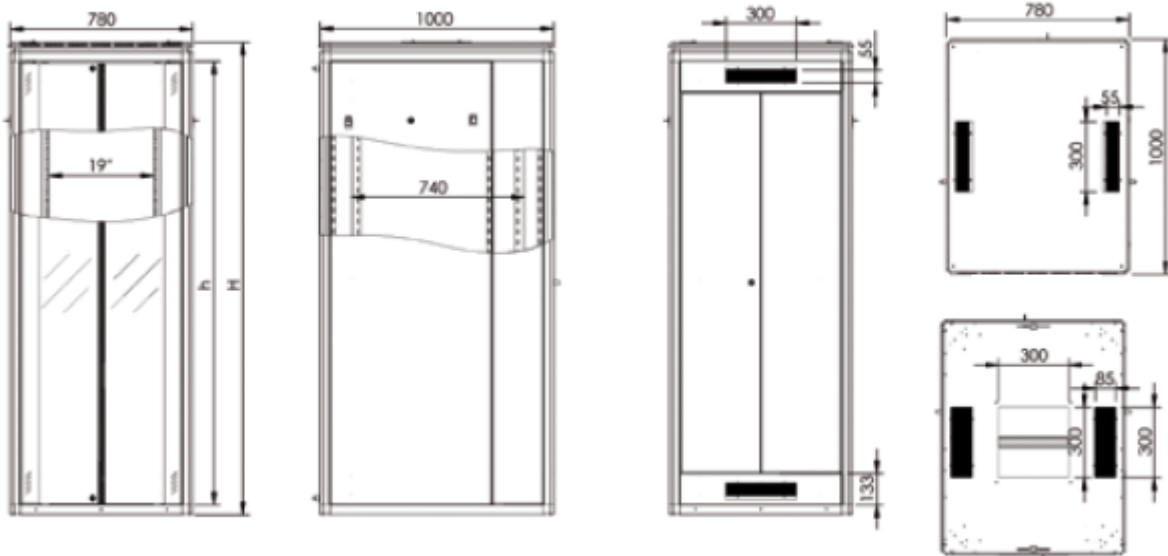

Features

- 1.5 mm - 2 mm strong sheet steel with a high loading capacity, powder coated
- Side sections detachable and lockable
- Ventilation slots for active and passive ventilation and exhaustion
- IP 40 rating
- Safety-glass door with steel frame, lockable; optionally available with two openable doors
- Lockable back door with two openable doors
- Loading capacity up to 600 kg
- 483 mm (19") profile rails, adjustable in depth
- Brush cable entry sidewise on top and bottom to avoid dust
- Cable entry in the middle of the bottom with movable sheet and rubber sealing
- Brush cable entry up and down at the rear front
- Leveling feet, adjustable in height
- Including set of 28x 483 mm (19") assembly screws
- Cable ducts at the sides; cable ducts are located in front of the cabinet and mounted left and right at the 19" mounting angles
- Roof module for ventilation unit
- Complying with international standards IEC 297-1/2 and IEC 917-2-1
- Available in color light grey (RAL 7035) and black (RAL 9005)
- Extensive range of accessories available

Dimensions Overview

Dimensions (Distances)					
Distance between...	Network cabinets 780 x 780 mm	Network cabinets 780 x 1000 mm	Network cabinets 600 x 600 mm	Network cabinets 600 x 780 mm	Network cabinets 600 x 1000 mm
Front door & profile rail	122 mm	122 mm	70 mm	75 mm	90 mm
Back door & profile rail	96 mm	100 mm	90 mm	105 mm	123 mm
Front and rear profile rail	545 mm	740 mm	390 mm	390 mm	740 mm

Product Images

Technical Drawings

Iso view

Network Cabinets Professional Line - 780 mm x 780 mm

Network Cabinets Professional Line - 780 mm x 1000 mm

Network Cabinets Professional Line - 600 mm x 600 mm

Network Cabinets Professional Line - 600 mm x 780 mm

Network Cabinets Professional Line - 600 mm x 1000 mm