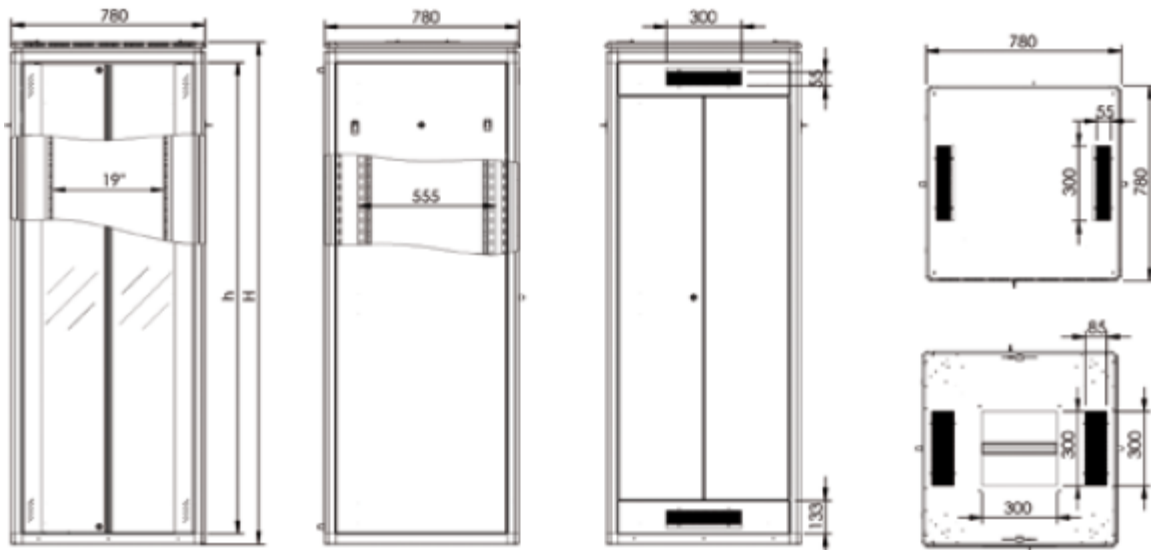

Features

- 1.5 mm - 2 mm strong sheet steel with a high loading capacity, powder coated
- Side sections detachable and lockable
- Ventilation slots for active and passive ventilation and exhaustion
- IP 40 rating
- Safety-glass door with steel frame, lockable; optionally available with two openable doors
- Lockable back door with two openable doors
- Loading capacity up to 600 kg
- 483 mm (19") profile rails, adjustable in depth
- Brush cable entry sidewise on top and bottom to avoid dust
- Cable entry in the middle of the bottom with movable sheet and rubber sealing
- Brush cable entry up and down at the rear front
- Leveling feet, adjustable in height
- Including set of 28x 483 mm (19") assembly screws
- Cable ducts at the sides; cable ducts are located in front of the cabinet and mounted left and right at the 19" mounting angles
- Roof module for ventilation unit
- Complying with international standards IEC 297-1/2 and IEC 917-2-1
- Available in color light grey (RAL 7035) and black (RAL 9005)
- Extensive range of accessories available

Dimensions Overview

Dimensions (Distances)					
Distance between...	Network cabinets 780 x 780 mm	Network cabinets 780 x 1000 mm	Network cabinets 600 x 600 mm	Network cabinets 600 x 780 mm	Network cabinets 600 x 1000 mm
Front door & profile rail	122 mm	122 mm	70 mm	75 mm	90 mm
Back door & profile rail	96 mm	100 mm	90 mm	105 mm	123 mm
Front and rear profile rail	545 mm	740 mm	390 mm	390 mm	740 mm

Product Images

Technical Drawings

Iso view

Network Cabinets Professional Line - 780 mm x 780 mm

Network Cabinets Professional Line - 780 mm x 1000 mm

Network Cabinets Professional Line - 600 mm x 600 mm

Network Cabinets Professional Line - 600 mm x 780 mm

Network Cabinets Professional Line - 600 mm x 1000 mm