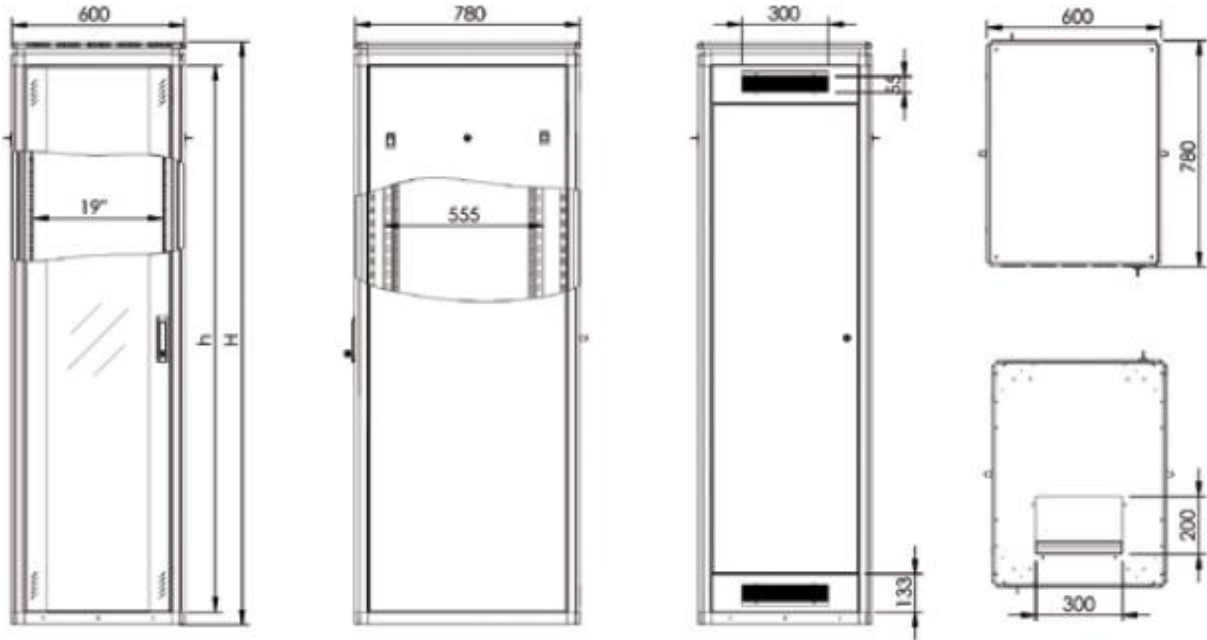

Features

- 1.5 mm - 2 mm strong sheet steel with a high loading capacity, powder coated
- Side sections detachable and lockable
- Ventilation slots for active and passive ventilation and exhaustion
- IP 40 rating
- Safety-glass door with steel frame, lockable; optionally available with two openable doors
- Lockable back door with two openable doors
- Loading capacity up to 600 kg
- 483 mm (19") profile rails, adjustable in depth
- Brush cable entry sidewise on top and bottom to avoid dust
- Cable entry in the middle of the bottom with movable sheet and rubber sealing
- Brush cable entry up and down at the rear front
- Leveling feet, adjustable in height
- Including set of 28x 483 mm (19") assembly screws
- Cable ducts at the sides; cable ducts are located in front of the cabinet and mounted left and right at the 19" mounting angles
- Roof module for ventilation unit
- Complying with international standards IEC 297-1/2 and IEC 917-2-1
- Available in color light grey (RAL 7035) and black (RAL 9005)
- Extensive range of accessories available

Dimensions Overview

Dimensions (Distances)					
Distance between...	Network cabinets 780 x 780 mm	Network cabinets 780 x 1000 mm	Network cabinets 600 x 600 mm	Network cabinets 600 x 780 mm	Network cabinets 600 x 1000 mm
Front door & profile rail	122 mm	122 mm	70 mm	75 mm	90 mm
Back door & profile rail	96 mm	100 mm	90 mm	105 mm	123 mm
Front and rear profile rail	545 mm	740 mm	390 mm	390 mm	740 mm

Product Images

Technical Drawings

Iso view

Network Cabinets Professional Line - 780 mm x 780 mm

Network Cabinets Professional Line - 780 mm x 1000 mm

Network Cabinets Professional Line - 600 mm x 600 mm

Network Cabinets Professional Line - 600 mm x 780 mm

Network Cabinets Professional Line - 600 mm x 1000 mm