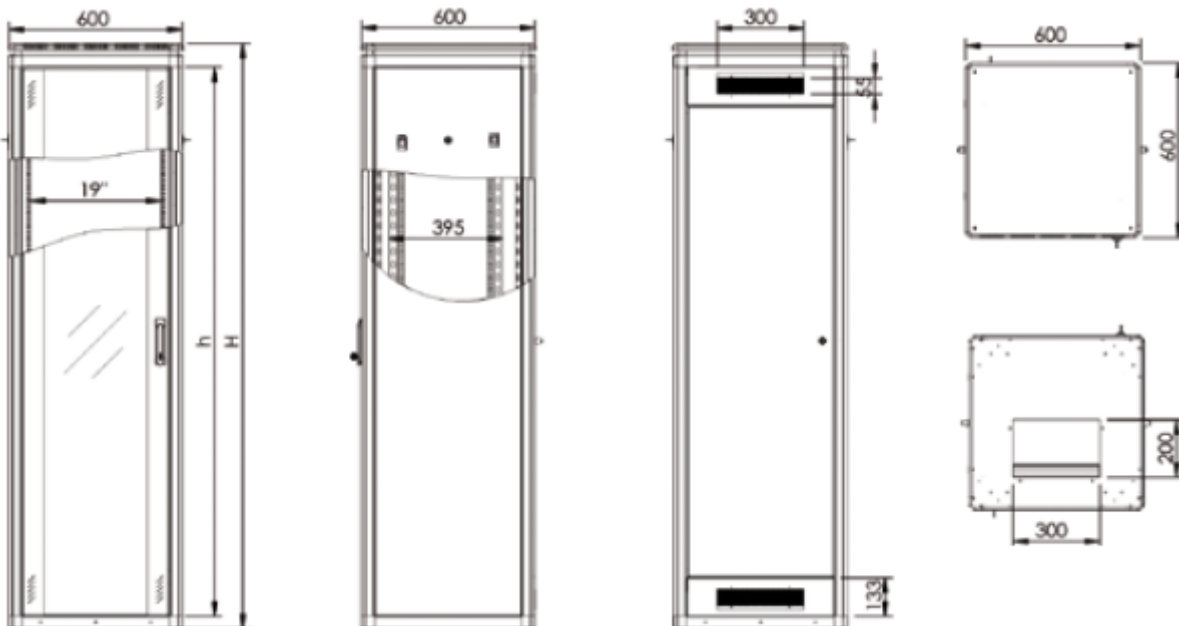

Features

- 1.5 mm - 2 mm strong sheet steel with a high loading capacity, powder coated
- Side sections detachable and lockable
- Ventilation slots for active and passive ventilation and exhaustion
- IP 40 rating
- Safety-glass door with steel frame, lockable; optionally available with two openable doors
- Lockable back door with two openable doors
- Loading capacity up to 600 kg
- 483 mm (19") profile rails, adjustable in depth
- Brush cable entry sidewise on top and bottom to avoid dust
- Cable entry in the middle of the bottom with movable sheet and rubber sealing
- Brush cable entry up and down at the rear front
- Leveling feet, adjustable in height
- Including set of 28x 483 mm (19") assembly screws
- Cable ducts at the sides; cable ducts are located in front of the cabinet and mounted left and right at the 19" mounting angles
- Roof module for ventilation unit
- Complying with international standards IEC 297-1/2 and IEC 917-2-1
- Available in color light grey (RAL 7035) and black (RAL 9005)
- Extensive range of accessories available

Dimensions Overview

Dimensions (Distances)					
Distance between...	Network cabinets 780 x 780 mm	Network cabinets 780 x 1000 mm	Network cabinets 600 x 600 mm	Network cabinets 600 x 780 mm	Network cabinets 600 x 1000 mm
Front door & profile rail	122 mm	122 mm	70 mm	75 mm	90 mm
Back door & profile rail	96 mm	100 mm	90 mm	105 mm	123 mm
Front and rear profile rail	545 mm	740 mm	390 mm	390 mm	740 mm

Product Images

Technical Drawings

Iso view

Network Cabinets Professional Line - 780 mm x 780 mm

Network Cabinets Professional Line - 780 mm x 1000 mm

Network Cabinets Professional Line - 600 mm x 600 mm

Network Cabinets Professional Line - 600 mm x 780 mm

Network Cabinets Professional Line - 600 mm x 1000 mm